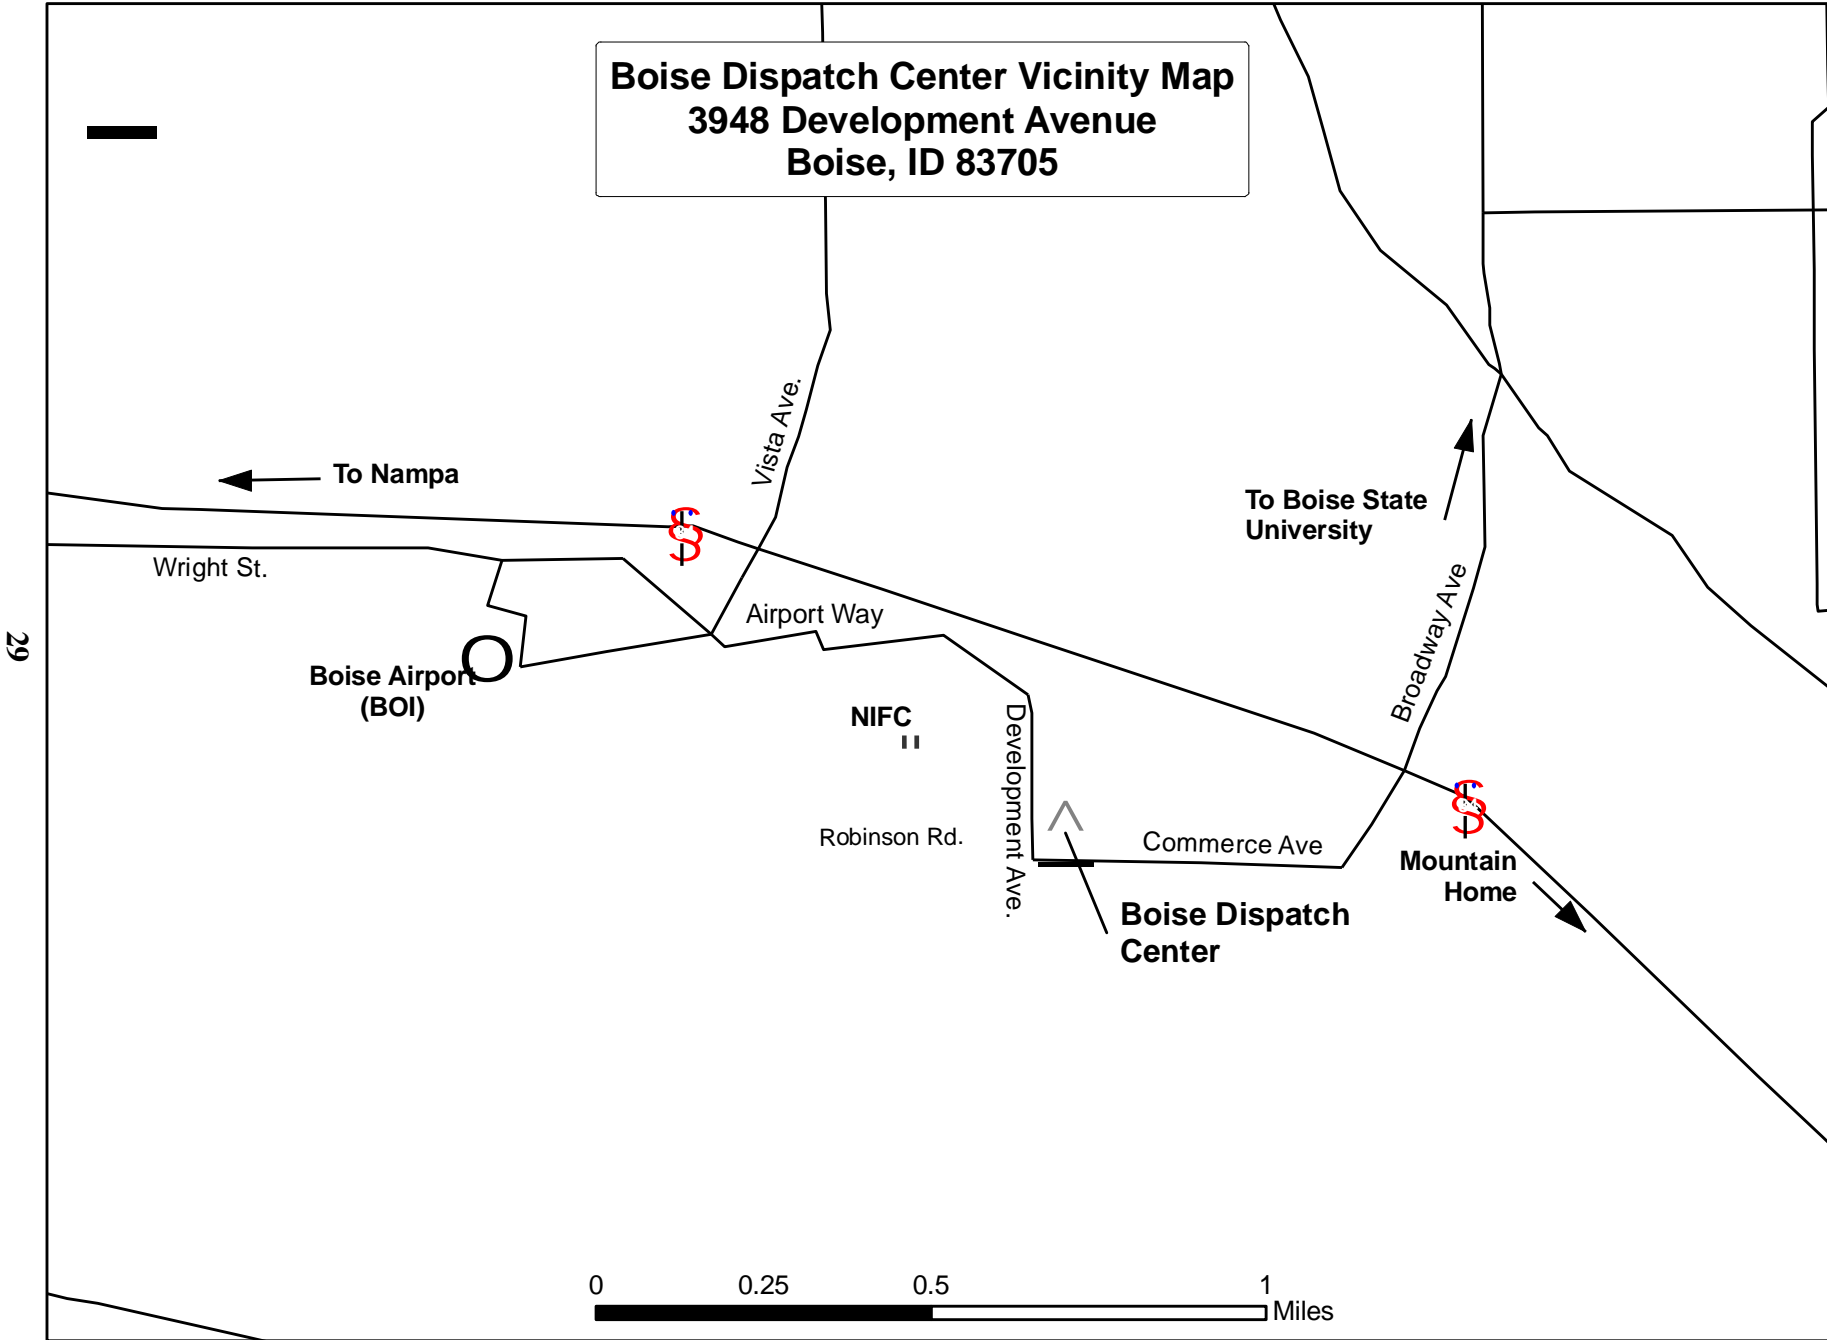

**Boise Dispatch Center Vicinity Map**  
**3948 Development Avenue**  
**Boise, ID 83705**

29